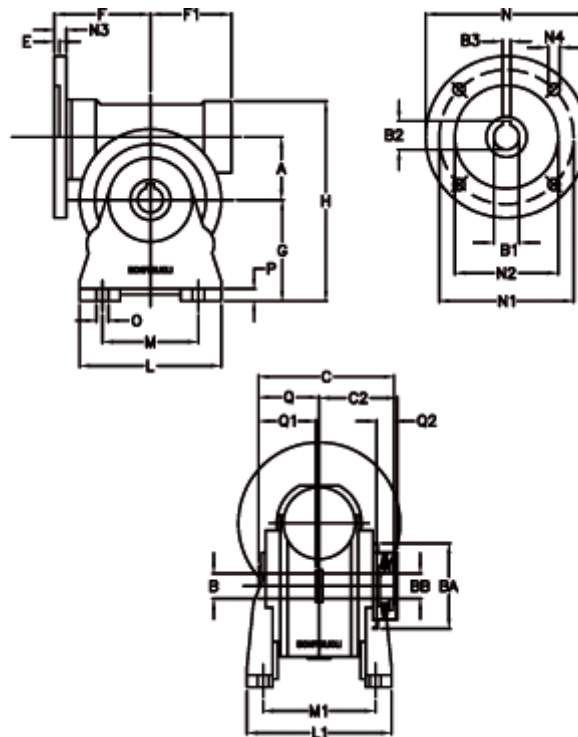

Article number: 390204401022216

Description: Worm Gear with Torque Limiter  
VF 44-L1-A-10-P63B5

## Measures

a = 44.60	C2 = 48	L1 = 98.0	O = 8.5
B = 18	Description = VF 44A-xx-63B5	m = 52	P = 10
B1 E7 = 11	E = 2.0	M1 = 81.0	Q = 32.0
B2 = 12.8	F = 65	N = 140	Q1 = 32
B3 H9 = 4	F1 = 54	N1 = 115	Q2 = 12
BA = 40	g = 72	N2 = 95	
BB H7 = 11	H = 143	N3 = 10.5	
C = 79	L = 90	N4 = 9,5	